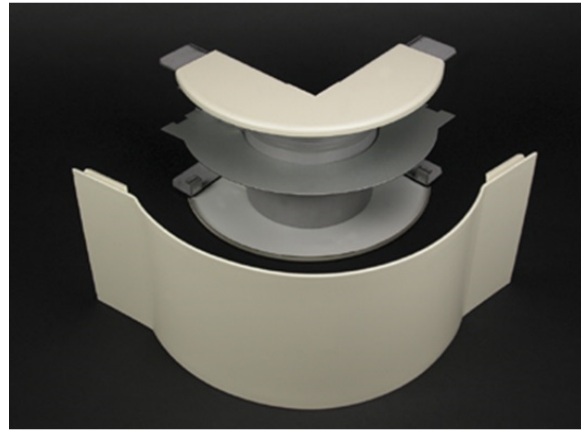

## 4000 Radiused Full Capacity External Elbow Fitting

V4018FO, G4018FO

Full capacity 90 degree external corner. Used in both divided and undivided applications. Provides 2" [51mm] cable bend radius control for UTP, STP and fiber optic installations. Ideal for new installations whether the cable is lay-in or pull-through.

#### General Info

Available Colors:

V4018FO - Ivory  
G4018FO - Gray

Product Series: 4000  
Component Type: Fittings & Accessories