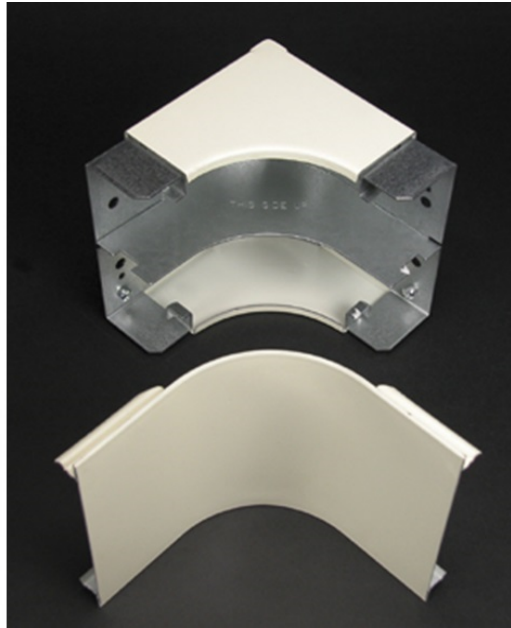

## 4000 Radiused Full Capacity Internal Elbow Fitting

V4017FO, G4017FO

Full capacity, divided internal elbow. Provides 2" [51mm] cable bend radius control for UTP, STP and fiber optic installations. Ideal for new installations whether the cable is lay-in or pull-through.

#### General Info

Available Colors:

V4017FO - Ivory  
G4017FO - Gray

Product Series: 4000  
Component Type: Fittings & Accessories