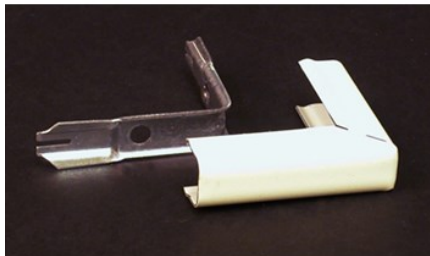

## 700 OUTSIDE ELBOW FITTING

718 | [Wiremold](#)

---

#### GENERAL INFO

Available Colors:

V718 - Ivory

718WH - White

Product Series: 500, 700

Component Type: Fittings & Accessories

#### TECHNICAL INFORMATION

Material: Steel

Capacity: Single-Channel