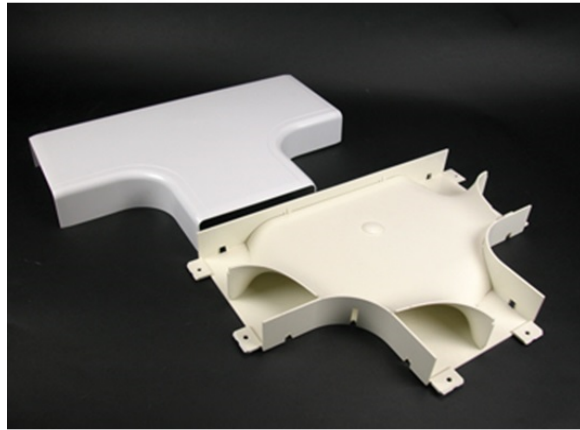

5400 Raduised Full Capacity Tee Fitting

5415FO, 5415FO-WH

A full capacity tee fitting for branching raceway at right angles. Provides separation of services and 2" [51mm] cable bend radius for UTP and Fiber Optic installations.

features & benefits

specifications

General Info

Available Colors:

5415FO - Ivory

5415FO-WH - White

Product Series: 5400

Component Type: Fittings & Accessories

Technical Information

Material: Nonmetallic

Capacity: Multiple Channel