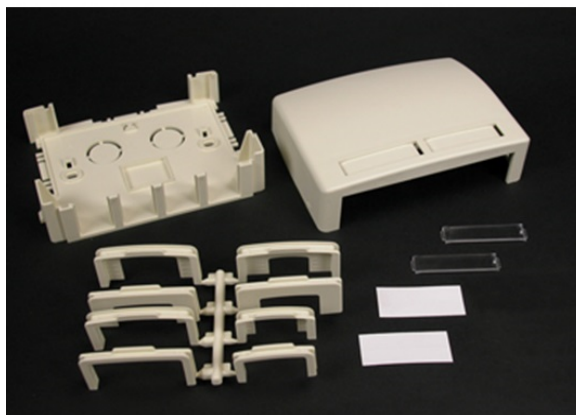

Eclipse PN03, PN05, PN10 TracJack Data Box Fitting

PDB4TJ-FW, PDB4TJ-V,
PDB4TJ-WH

Surface mount box for use with Eclipse Raceway or standalone application. Has two 1/2" trade size KOs. Accepts four front-loaded downward facing Ortronics TracJack inserts.

features & benefits

specifications

General Info

Available Colors:

PDB4TJ-FW - Fog White

PDB4TJ-V - Ivory

PDB4TJ-WH - White

Product Series: Eclipse

Component Type: Boxes

Technical Information

Material: Nonmetallic

Capacity: Single-Channel