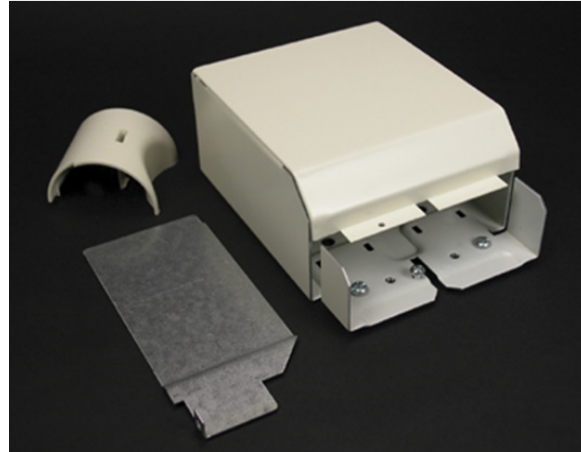

## 4000 Entrance End Fitting

V4010DFO, G4010DFO

Full capacity entrance end fitting. Has concentric 3/4", 1", and 1 1/4" trade size KOs on end and bottom for feeding 4000 Series Raceway. Includes removable divider and 1 1/4" [32mm] bend radius control insert for UTP/STP and fiber cable installations.

#### General Info

Available Colors:

V4010DFO - Ivory  
G4010DFO - Gray

Product Series: 4000  
Component Type: Fittings & Accessories