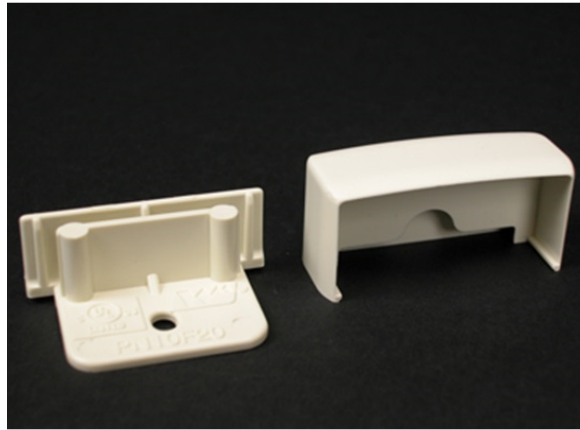

Eclipse PN03 Blank End Fitting

PN03F20FW, PN03F20V,
PN03F20WH

For closing open end of raceway.

features & benefits

specifications

General Info

Available Colors:

PN03F20FW - Fog White

PN03F20V - Ivory

PN03F20WH - White

Product Series: Eclipse

Component Type: Fittings & Accessories

Technical Information

Material: Nonmetallic

Capacity: Single-Channel