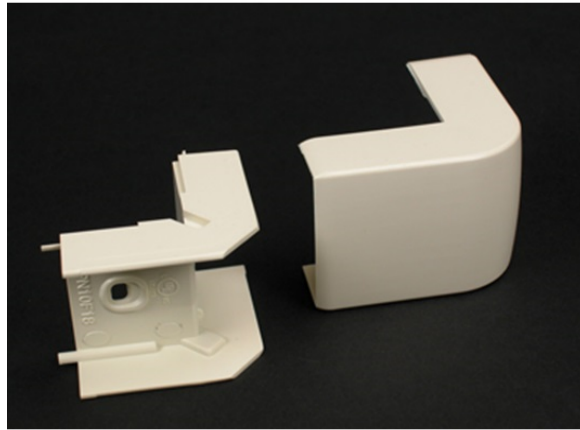

## Eclipse PN03 External Elbow Fitting

PN03F18FW, PN03F18V,  
PN03F18WH

For right angle turns around external corners.