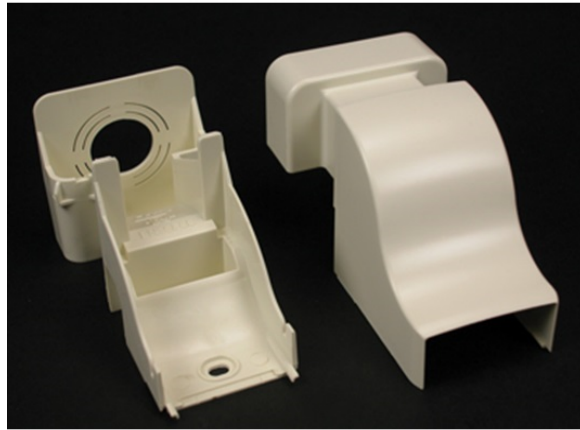

## Eclipse PN05 Drop Ceiling Connector Fitting

PN05F86FW, PN05F86V,  
PN05F86WH

For dropping cables from ceiling into the raceway. Has 1/2" and 3/4" concentric trade size KOs. Includes PN153R Reducer Adapter for use with PN03 Series Raceway.