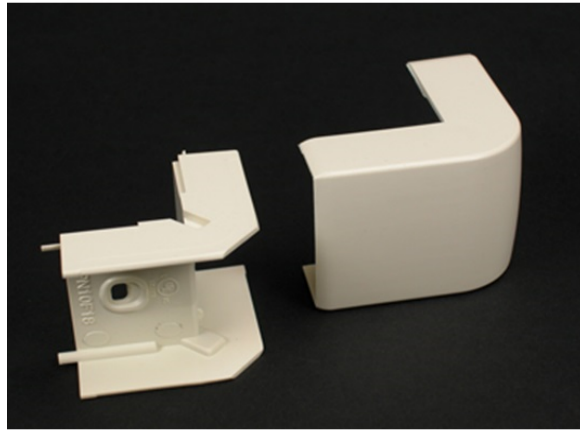

Eclipse PN05 External Elbow Fitting

PN05F18FW, PN05F18V,
PN05F18WH

For right angle turns around external corners.

features & benefits

specifications

General Info

Available Colors:

PN05F18FW - Fog White

PN05F18V - Ivory

PN05F18WH - White

Product Series: Eclipse

Component Type: Fittings & Accessories

Technical Information

Material: Nonmetallic

Capacity: Single-Channel