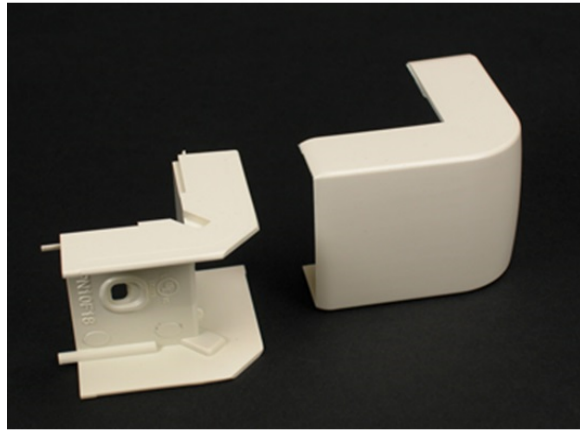

Eclipse PN10 External Elbow Fitting

PN10F18FW, PN10F18V,
PN10F18WH

For right angle turns around external corners.

features & benefits

specifications

General Info

Available Colors:

PN10F18FW - Fog White

PN10F18V - Ivory

PN10F18WH - White

Product Series: Eclipse

Component Type: Fittings & Accessories

Technical Information

Material: Nonmetallic

Capacity: Single-Channel