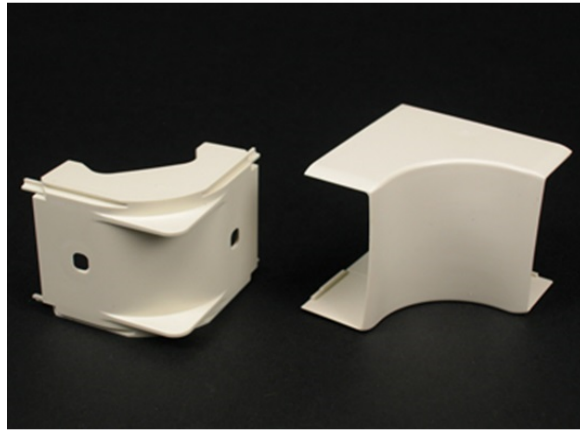

## Eclipse PN10 Internal Elbow Fitting

PN10F17FW, PN10F17V,  
PN10F17WH

For right angle turns around internal corners. 1" [25mm] bend radius.