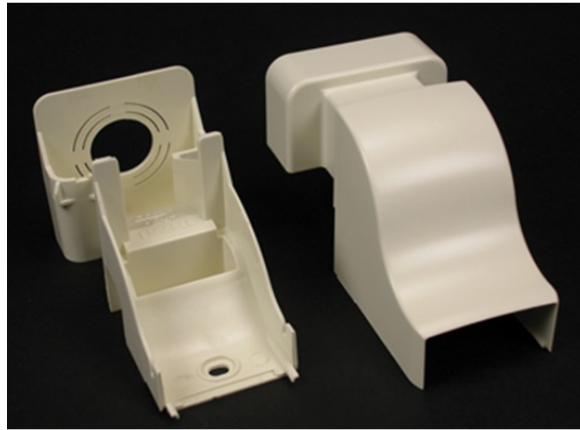

Eclipse PN10 Drop Ceiling Connector Fitting

PN10F86FW, PN10F86V,
PN10F86WH

For dropping cables from ceiling into the raceway. Has 1/2" and 3/4" concentric trade size KOs. Includes PN153R Reducer Adapter for use with PN03 Series Raceway.

features & benefits

specifications

General Info

Available Colors:

PN10F86FW - Fog White

PN10F86V - Ivory

PN10F86WH - White

Product Series: Eclipse

Component Type: Fittings & Accessories

Technical Information

Material: Nonmetallic

Capacity: Single-Channel