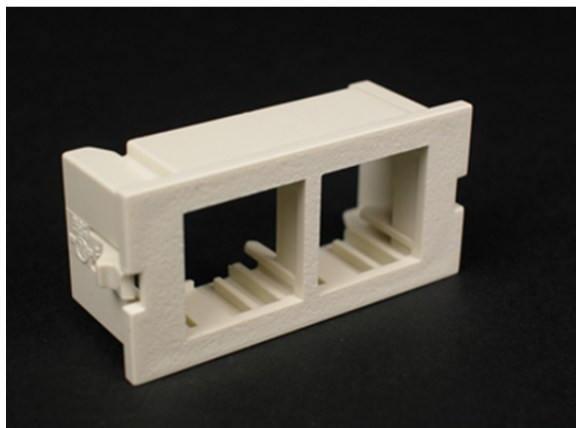

designed to be better.

CM2-U2NOR, CM2-U2NOR-WH, CM2-U2NOR-GY,  
CM2-U2NOR-BK, CM2-U2NOR-G

## CM 2A Dual Flushmount Nordx/Cdt Unloaded Module

CM2-U2NOR, CM2-U2NOR-WH,  
CM2-U2NOR-GY, CM2-U2NOR-BK,  
CM2-U2NOR-G

Accepts MDVOFlex jacks and fiber  
modules.

features & benefits