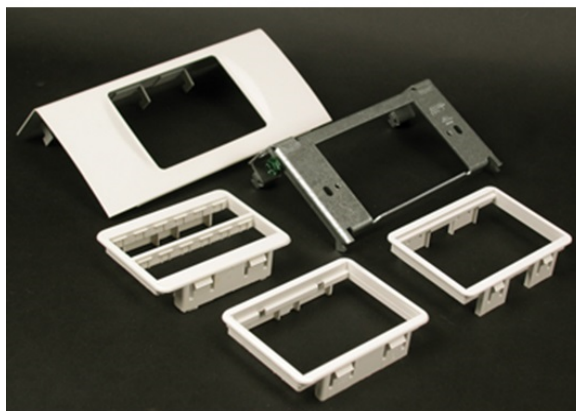

designed to be better.

DS4047MAB-DV, DS4047MAB-BK, DS4047MAB-DG

DS4000 Single Channel MAB Device Plate Fitting

DS4047MAB-DV, DS4047MAB-BK, DS4047MAB-DG

Installs communication devices into DS4000 Series Raceway. Includes CM-MAB Adapter for Wiremold Open System connectivity modules and Pass & Seymour Activate inserts. Also includes MAB2S2 Adapter for Ortronics Series II inserts and MAB6TJ Adapter for Ortronics TracJack connectors.

features & benefits

specifications

General Info

Available Colors:

DS4047MAB-DV - Fog White
DS4047MAB-DG - Designer Gray
DS4047MAB-BK - Matte Black
DS4047MAB-BZ - Designer Bronze

Product Series: DS4000
Component Type: Brackets & Plates

Technical Information

Material: Steel
Capacity: Multiple Channel