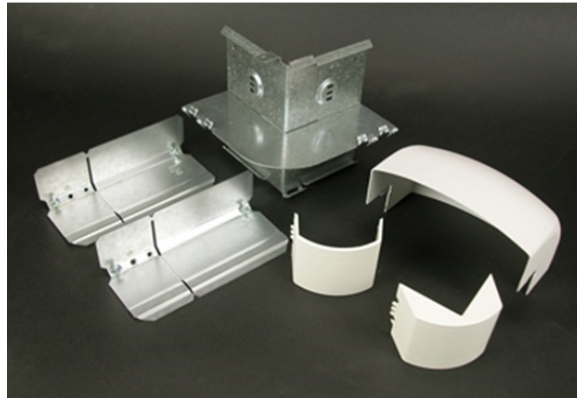

## DS4000 External Elbow Fitting

DS4018-DV, DS4018-BK,  
DS4018-DG

90 degree full capacity divided external elbow that provides a 2" [51mm] cable bend radius for fiber optic/UTP/STP installations. One pair of DS4001 Couplings included.