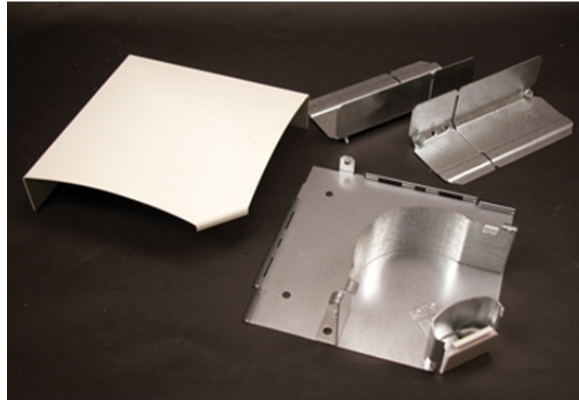

## DS4000 Flat Elbow Fitting

DS4011-DV, DS4011-BK,  
DS4011-DG

90 degree flat corner for new lay-in or pull-through installations.