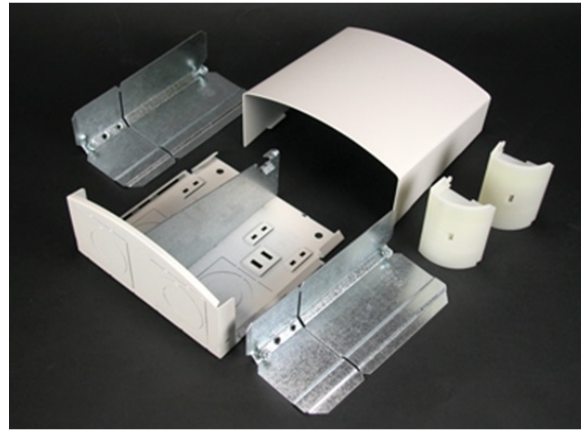

DS4000 Entrance- End-Fitting

DS4010A-DV, DS4010A-BK,
DS4010A-DG

Full-capacity end fitting. Includes four 3/4" and 1 1/4" concentric trade size KOs and four 2 1/8" large capacity KOs.

features & benefits

specifications

General Info

Available Colors:

DS4010A-DV - Fog White

DS4010A-DG - Designer Gray

DS4010A-BK - Matte Black

DS4010A-BZ - Designer Bronze

Product Series: DS4000

Component Type: Fittings & Accessories

Technical Information

Material: Steel

Capacity: Multiple Channel