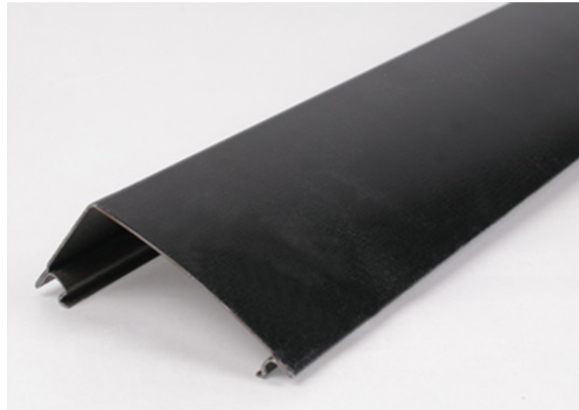

DS4000 Designer Raceway Cover

DS4000C-DV, DS4000C-BK,
DS4000C-DG

.040" [1.0mm] galvanized steel. Packed eight 5' [1.5m] lengths per carton. Four 5' [1.5m] cover sections required for each 10' [3.05m] section of base.

features & benefits

specifications

General Info

Available Colors:

DS4000C-DV - Fog White
DS4000C-DG - Designer Gray
DS4000C-BK - Matte Black
DS4000C-BZ - Designer Bronze

Product Series: DS4000
Component Type: Raceway Base & Cover

Technical Information

Material: Steel
Capacity: Multiple Channel