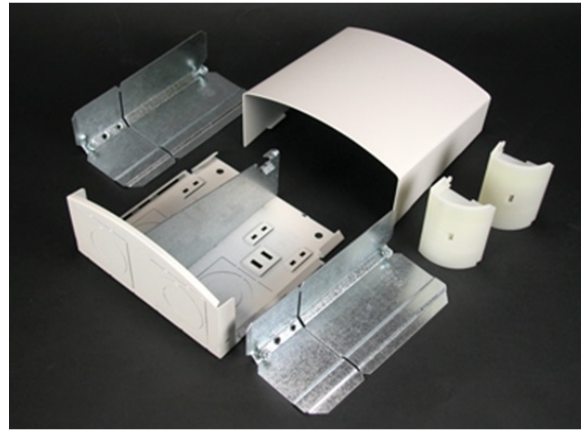

## DS4000 Entrance- End-Fitting

DS4010A-DV, DS4010A-BK,  
DS4010A-DG

Full-capacity end fitting. Includes four 3/4" and 1 1/4" concentric trade size KOs and four 2 1/8" large capacity KOs.

#### General Info

Available Colors:

DS4010A-DV - Fog White  
DS4010A-DG - Designer Gray  
DS4010A-BK - Matte Black  
DS4010A-BZ - Designer Bronze

Product Series: DS4000  
Component Type: Fittings & Accessories