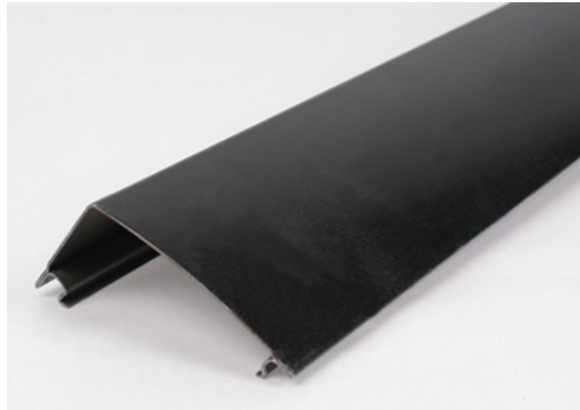

DS4000 Designer Raceway Cover

DS4000C-DV, DS4000C-BK,
DS4000C-DG

.040" [1.0mm] galvanized steel. Packed eight 5' [1.5m] lengths per carton. Four 5' [1.5m] cover sections required for each 10' [3.05m] section of base.

features & benefits

specifications

General Info

Available Colors:

DS4000C-DV - Fog White
DS4000C-DG - Designer Gray
DS4000C-BK - Matte Black
DS4000C-BZ - Designer Bronze

Product Series: DS4000
Component Type: Raceway Base & Cover

Technical Information

Material: Steel
Capacity: Multiple Channel