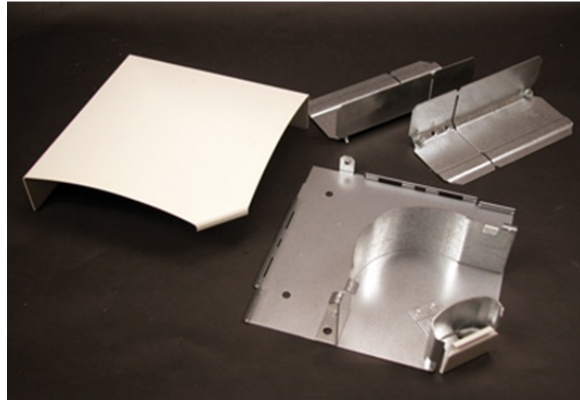

DS4000 Flat Elbow Fitting

DS4011-DV, DS4011-BK,
DS4011-DG

90 degree flat corner for new lay-in or pull-through installations.

features & benefits

specifications

General Info

Available Colors:

DS4011-DV - Fog White
DS4011-DG - Designer Gray
DS4011-BK - Matte Black
DS4011-BZ - Designer Bronze

Product Series: DS4000
Component Type: Fittings & Accessories

Technical Information

Material: Steel
Capacity: Multiple Channel