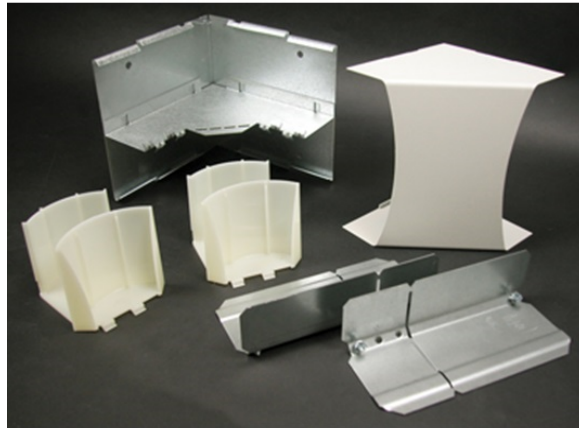

DS4000 Internal Elbow Fitting

DS4017-DV, DS4017-BK,
DS4017-DG

90 degree full capacity divided internal elbow that provides a 2" [51mm] cable bend radius for fiber optic/UTP/STP installations. One pair of DS4001 Couplings included.

features & benefits

specifications

General Info

Available Colors:

DS4017-DV - Fog White

DS4017-DG - Designer Gray

DS4017-BK - Matte Black

DS4017-BZ - Designer Bronze

Product Series: DS4000

Component Type: Fittings & Accessories

Technical Information

Material: Steel

Capacity: Multiple Channel