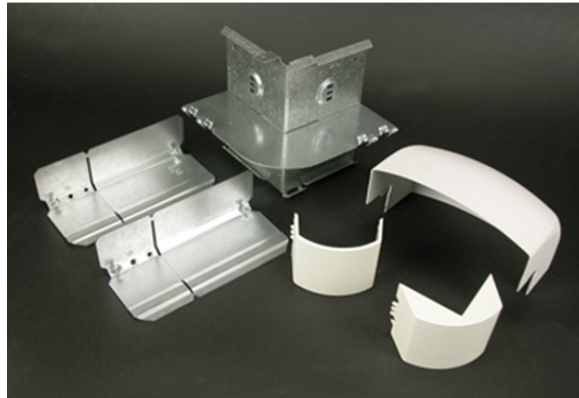

## DS4000 External Elbow Fitting

DS4018-DV, DS4018-BK,  
DS4018-DG

90 degree full capacity divided external elbow that provides a 2" [51mm] cable bend radius for fiber optic/UTP/STP installations. One pair of DS4001 Couplings included.