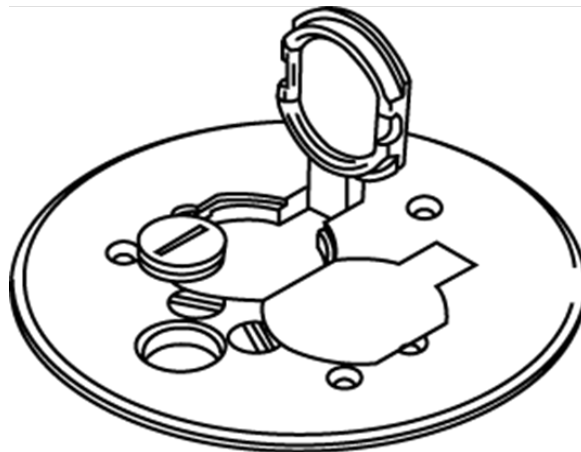

## Ratchet-Pro 881 Series Dual Service Brass Duplex Cover Plate With Flip Lids

895DCC

Supplied with 1/2" [12.7mm] screw plug for accessing communication cables. 5 1/2" [140mm] diameter for carpet applications only. Used in conjunction with the 881DIV to complete the dual service 881 PVC Floor Box. NOTE: For carpet or tile installations. All cover plates are furnished with gasket and three screws. The 895P Polycarbonate Series Cover Plates must be field modified for dual service.

#### General Info

Product Series: Ratchet-Pro  
Component Type: Covers & Flanges