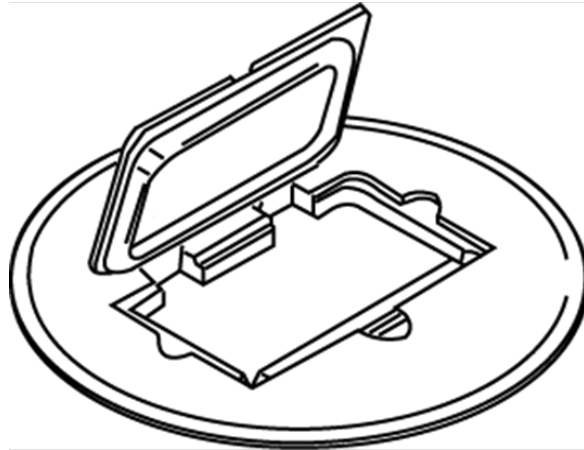

Ratchet-Pro 881 Series GFI Receptacle Cover Plate

895GFI

Brass GFI receptacle cover plate, 5 1/2" [140mm] for carpet. NOTE: For carpet or tile installations. All cover plates are furnished with gasket and three screws. The 895P Polycarbonate Series Cover Plates must be field modified for dual service.

features & benefits

specifications

General Info

Product Series: Ratchet-Pro
Component Type: Covers & Flanges