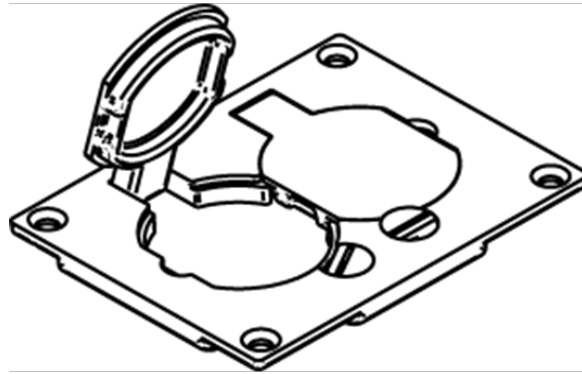

Duplex Cover Plate

828R-BLK, 838R-BRN

Brass duplex cover plate, 3.156" x 4.182" [80.2mm x 106.2mm]. Flip lids can also be used with 106 type frames for communications. NOTE: Brass covers and flanges are not interchangeable with aluminum or nonmetallic covers and flanges. Nonmetallic covers are interchangeable with aluminum flanges.

features & benefits

specifications

General Info

Product Series: Omnibox
Component Type: Covers & Flanges