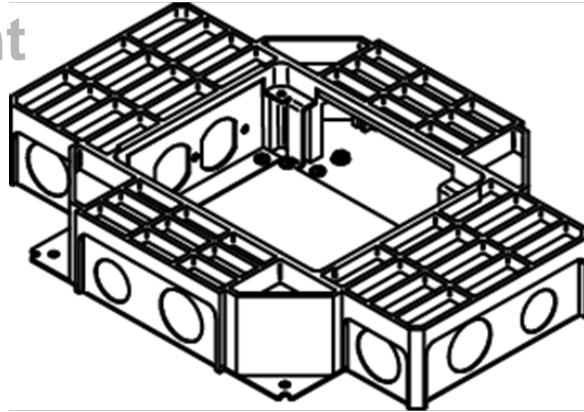

# RFB4-SS Series Four-Compartment Shallow Stamped Steel Combination Box

RFB4-SS

13 5/8" L x 10" W x 2 7/16" D [346mm x 254mm x 62mm]. Fully adjustable with tunnel and two receptacle brackets included. Feed through tunneling to adjacent compartments only. Tunneling can be set to feed all four compartments from one conduit in a single-service application. Communication brackets not included. All boxes and activations are sold separately. NOTE: For use on tile, terrazzo, carpet, or wood covered floors. Additional configurations available. Please consult your local Sales Representative for more information.

### General Info

Product Series: Resource RFB  
Component Type: Boxes  
Knockout Size: 1/2"-1"