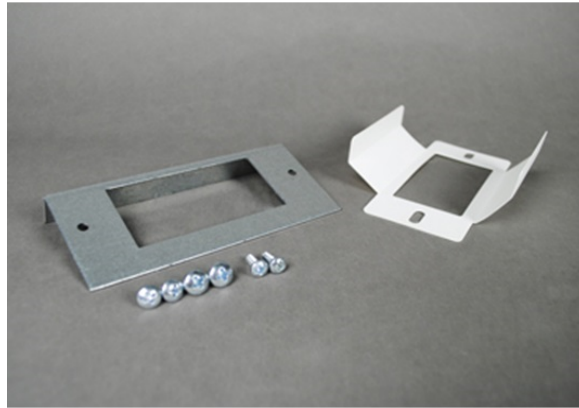

RFB4-SS Series Internal GFI Bracket

RFB-GFI-SS

Accepts standard GFCI & Decorator style Receptacles Communication or Audio/Video Devices. NOTE: For RFB4-SS Series Floor Boxes only. For use on tile, terrazzo, carpet, or wood covered floors. Additional configurations available. Please consult your local Sales Representative for more information.

features & benefits

specifications

General Info

Product Series: Resource RFB
Component Type: Plates & Accessories