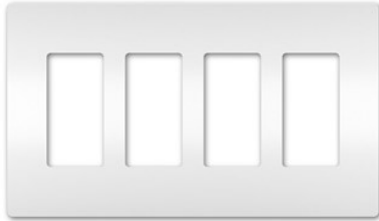

FOUR-GANG SCREWLESS WALL PLATE, WHITE

RWP264W | [radiant](#)

FEATURES & BENEFITS

A step above the standard with no unsightly screws, this modern, low-profile wall plate instantly elevates the look of radiant dimmers, switches, outlets, home automation controls and more.

Available in White, Ivory, Light Almond, Black, Brown and Gray, as well as three metallic finishes: Nickel, Dark Bronze and Antique Brass (all sold separately) to coordinate with most any decor.

- **Redesigned screwless wall plates** feature a lower, more modern profile in keeping with today's design trends.
- **Molded of rugged .065" thick polycarbonate**
- **One-piece subplate** mounts over the device for easy retrofit and lower profile.
- **Subplate screws align devices** to ensure proper positioning of the wall plate.
- **Opening accommodates all NEMA 26-opening devices.**
- **An extra 3/8" width and height than standard size wall plates** for more tolerance in covering ragged sheet rock openings.

SPECIFICATIONS

GENERAL INFO

Color: White

Special Features: Screwless

DIMENSIONS

Height (US): 4.94"

Width (US): 8.59"

TECHNICAL INFORMATION