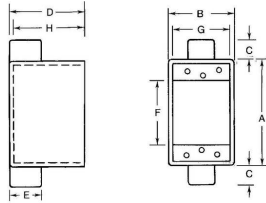

CIFDC-3/4

IBERVILLE®

FDC box - 2 5/8 in. Deep (cast aluminum).
1 gang. Hub size 2 x 3/4 in.

General

Type:	FS Boxes and Covers
Number of Gangs:	1
Number of Lugs:	2
T&B UPC:	62253881359
T&B Status:	M
Hub Size:	2 x 3/4 in.
Material:	Cast Aluminum

Dimension Information

Volume (cu. in.):	22.5
Dimension H:	2-13/32 in.