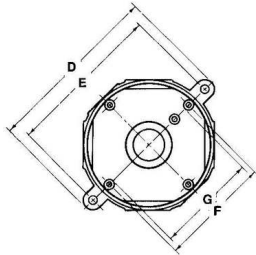

DS-48B

**red dot**

Outlet box kit - 4-1/8 in. diameter. Hub size 3/4 in. Cover included.

## General

Type:	Round Boxes and Covers
Finish:	Aluminum lacquer
Number of Hubs:	6
T&B UPC:	04226981048
T&B Status:	M
Colour:	Silver
Hub Size:	3/4 in.
Material:	Cast Aluminum