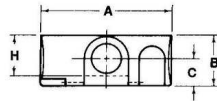

DS-48B

**red dot**

Outlet box kit - 4-1/8 in. diameter. Hub size 3/4 in. Cover included.

## General

Type:	Round Boxes and Covers
Finish:	Aluminum lacquer
Number of Hubs:	6
T&B UPC:	04226981048
T&B Status:	M
Colour:	Silver
Hub Size:	3/4 in.
Material:	Cast Aluminum