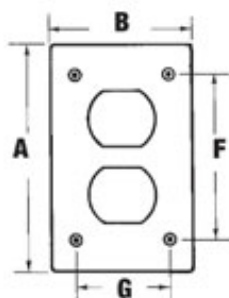

CIFS-6

IBERVILLE®

FS cover. One gang (stamped aluminum).
One Duplex Receptacle - box mount.

General

Type:	FS Boxes and Covers
Number of Gangs:	1
T&B UPC:	62253881656
T&B Status:	M
Colour:	Silver
Material:	Stamped Aluminum