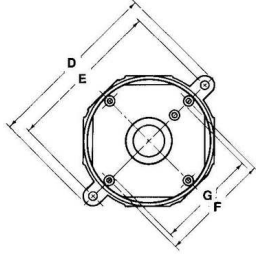

DS-47B

**red dot**

Outlet box kit - 4-1/8 in. diameter. Hub size 1/2 in. Cover included.

## General

Type:	Round Boxes and Covers
Finish:	Aluminum lacquer
Number of Hubs:	6
T&B UPC:	04226981045
T&B Status:	M
Colour:	Silver
Hub Size:	1/2 in.
Material:	Cast Aluminum