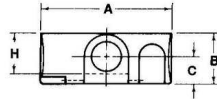

DS-47B

**red dot**

Outlet box kit - 4-1/8 in. diameter. Hub size 1/2 in. Cover included.

## General

Type:	Round Boxes and Covers
Finish:	Aluminum lacquer
Number of Hubs:	6
T&B UPC:	04226981045
T&B Status:	M
Colour:	Silver
Hub Size:	1/2 in.
Material:	Cast Aluminum