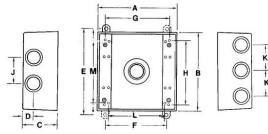

S400CN

**red dot**

Two gang outlet box - 2 in. Deep. Hub size 1/2 in.

## General

Type:	FS Boxes and Covers
Finish:	Aluminum lacquer
Number of Gangs:	2
Number of Hubs:	3
T&B UPC:	04226933760
T&B Status:	M
Colour:	Silver
Hub Size:	1/2 in.
Material:	Cast Aluminum

## Dimension Information

Volume (cu. in.):	31.8
Dimension H:	3-3/4 in.