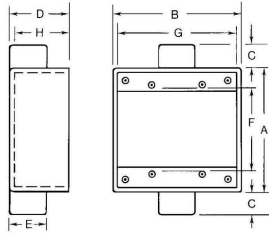

CIFS-2G-3/4

IBERVILLE®

FS box - 1-7/8 in. Deep (cast aluminum). 2 gangs. Hub size 3/4 in.

General

Type:	FS Boxes and Covers
Number of Gangs:	2
Number of Lugs:	3
T&B UPC:	62253881312
T&B Status:	M
Hub Size:	1 x 3/4 in.
Material:	Cast Aluminum

Dimension Information

Volume (cu. in.):	26
Dimension H:	1-5/8 in.