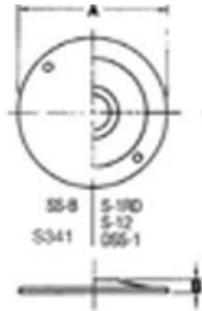

S-12

**red dot**®

Outlet cover - 4-1/8 in. diameter. Hub size 3/4 in.

## General

Type:	Round Boxes and Covers
Finish:	Aluminum lacquer
Number of Hubs:	1
T&B UPC:	04226971804
T&B Status:	M
Colour:	Silver
Hub Size:	3/4 in.
Material:	Cast Aluminum