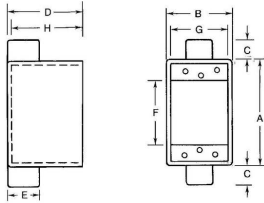

CIFDC-1

IBERVILLE®

FDC box - 2 5/8 in. Deep (cast aluminum).
1 gang. Hub size 2 x 1 in.

General

Type:	FS Boxes and Covers
Number of Gangs:	1
Number of Lugs:	2
T&B UPC:	62253881360
T&B Status:	M
Hub Size:	2 x 1 in.
Material:	Cast Aluminum

Dimension Information

Volume (cu. in.):	22.5
Dimension H:	2-13/32 in.