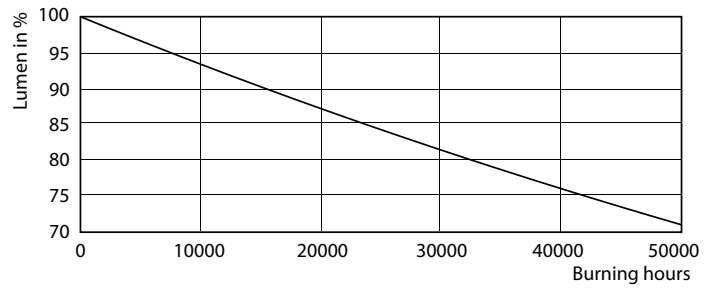

LED InstantFit Lamps

Lifetime