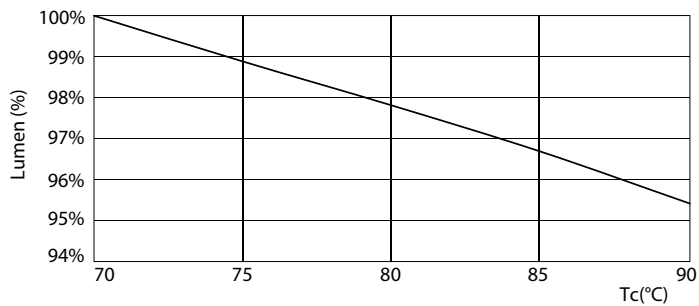

LEDtube PLC 100mm 9W G24Q GX24Q 827 850lm

LEDtube PLC 100mm 9W G24Q GX24Q 827 850lm

LEDtube PLC 100mm 9W G24Q GX24Q 827 850lm