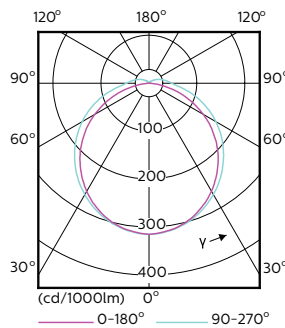

Dimensional drawing

PLED PLC 120V 8.5-26W 1000lm 2700K GX24q

Product	D1	D2	A1	A2	A3
8.5PL-C/T LED/26H-2700 IF 4P	24.3 mm	28.4 mm	128.3 mm	147.5 mm	163.1 mm
10/1					

Photometric data

LEDtube PLC 100mm 9W G24Q GX24Q 827 850lm