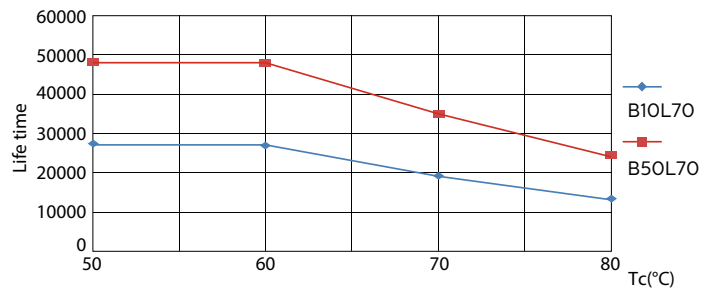

LEDtube PLC 100mm 9W G24Q GX24Q 827 850lm