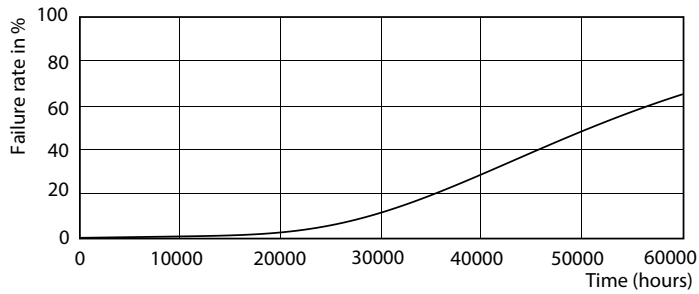

LED InstantFit Lamps

Lifetime