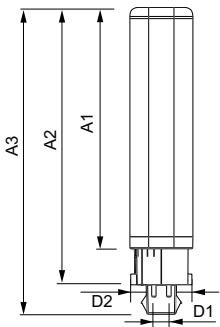

Voltage (Nom)	120 V
Temperature	
T-Ambient (Max)	45 °C
T-Ambient (Min)	-20 °C
T-Storage (Max)	65 °C
T-Storage (Min)	-40 °C
T-Case Maximum (Nom)	60 °C
Controls and Dimming	
Dimmable	No
Mechanical and Housing	
Product Length	200 mm
Approval and Application	
Energy Saving Product	Yes
Approbation Marks	UL certificate RoHS compliance KEMA Keur certificate DLC compliance
Product Data	
Order product name	8.5PL-C/T LED/26H-2700 IF 4P 10/1
EAN/UPC - Product	046677458362
Order code	458364
Numerator - Quantity Per Pack	1

LED InstantFit Lamps

Numerator - Packs per outer box	10
Material Nr. (12NC)	929001388004
Net Weight (Piece)	0.082 kg

Model Number	9290013880
--------------	------------

Warnings and Safety

- Perform a visual inspection to ensure lamp holders (or sockets) are not damaged or loose. If the lamp holders (or sockets) are damaged, corroded, charred, blackened or loose, contact a qualified electrician for proper replacement.
- Please refer to the ballast compatibility guide located at www.philips.com/instantfit.

Dimensional drawing

PLED PLC 120V 8.5-26W 1000lm 2700K GX24q

Product	D1	D2	A1	A2	A3
8.5PL-C/T LED/26H-2700 IF 4P	24.3 mm	28.4 mm	128.3 mm	147.5 mm	163.1 mm
10/1					

Photometric data

LEDtube PLC 100mm 9W G24Q GX24Q 827 850lm