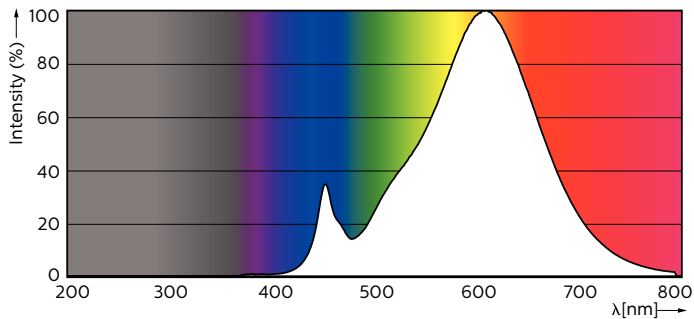

Photometric data

LEDtube PLC 100mm 9W G24Q GX24Q 827 850lm