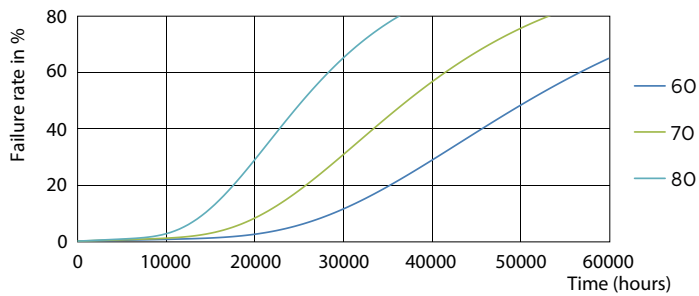

LEDtube PLC 100mm 9W G24Q GX24Q 827 850lm