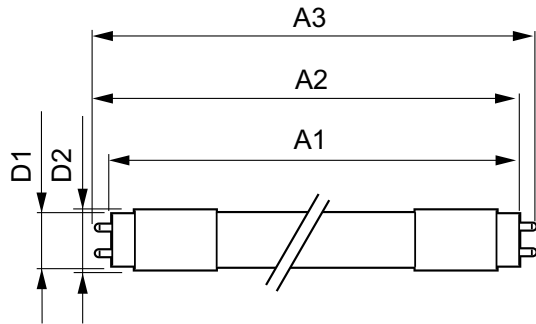

LED InstantFit Lamps

9T8 LED/36-3500 IF 10/1

Philips LED T8 InstantFit Lamps are an ideal energy saving choice for existing linear fluorescent fixtures.

Product data

General Information	
Cap-Base	G13 [Medium Bi-Pin Fluorescent]
Nominal Lifetime (Nom)	50000 h
Switching Cycle	50000X
B50L70	50000 h
Light Technical	
Color Code	835 [CCT of 3500K]
Initial lumen (Nom)	1100 lm
Luminous Flux (Rated) (Nom)	1100 lm
Correlated Color Temperature (Nom)	3500 K
Color Consistency	<6
Color Rendering Index (Nom)	82
LLMF At End Of Nominal Lifetime (Nom)	70 %
Operating and Electrical	
Input Frequency	20000-120000 Hz
Power (Rated) (Nom)	9 W
Lamp Current (Max)	180 mA
Lamp Current (Min)	60 mA
Starting Time (Nom)	0.5 s
Warm Up Time to 60% Light (Nom)	0.1 s
Power Factor (Nom)	0.9
Voltage (Nom)	120-277, 347 V

Temperature	
T-Ambient (Max)	45 °C
T-Ambient (Min)	-20 °C
T-Storage (Max)	65 °C
T-Storage (Min)	-40 °C
T-Case Maximum (Nom)	50 °C
Controls and Dimming	
Dimmable	No
Mechanical and Housing	
Product Length	900 mm
Approval and Application	
Energy Saving Product	Yes
Energy Efficiency Label (EEL)	Not applicable
Approbation Marks	UL certificate RoHS compliance
Product Data	
Order product name	9T8 LED/36-3500 IF 10/1
EAN/UPC - Product	046677472320
Order code	469338
Numerator - Quantity Per Pack	1
Numerator - Packs per outer box	10
Material Nr. (12NC)	929001311404

Dimensional drawing

TLED 3ft 900mm 10.5-25W 1100lm 3500K ND

Product	D1	D2	A1	A2	A3
9T8 LED/36-3500 IF 10/1	25.7 mm	26.3 mm	893.4 mm	900.5 mm	907.6 mm

Photometric data

General Luminaire Lighting

LED InstantFit PL-C/T 100mm 8.5 W /835