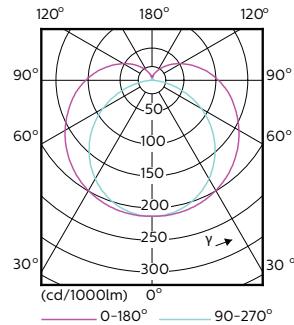

Dimensional drawing

TLED 3ft 900mm 10.5-25W 1100lm 3500K ND

Product	D1	D2	A1	A2	A3
9T8 LED/36-3500 IF 10/1	25.7 mm	26.3 mm	893.4 mm	900.5 mm	907.6 mm

Photometric data

General Luminaire Lighting

LED InstantFit PL-C/T 100mm 8.5 W /835