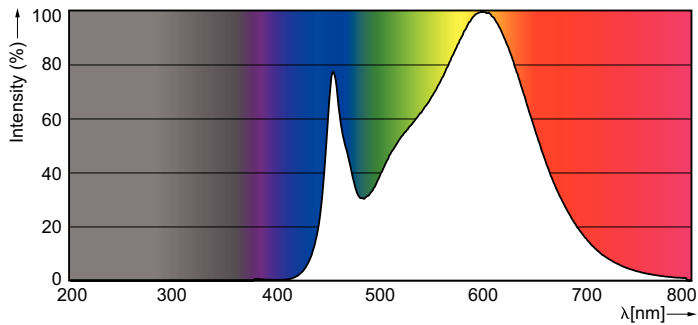

LED InstantFit Lamps

9T8 LED/36-3500 IF 10/1

Philips LED T8 InstantFit Lamps are an ideal energy saving choice for existing linear fluorescent fixtures.

Product data

General Information	
Cap-Base	G13 [Medium Bi-Pin Fluorescent]
Nominal Lifetime (Nom)	50000 h
Switching Cycle	50000X
B50L70	50000 h
Light Technical	
Color Code	835 [CCT of 3500K]
Initial lumen (Nom)	1100 lm
Luminous Flux (Rated) (Nom)	1100 lm
Correlated Color Temperature (Nom)	3500 K
Color Consistency	<6
Color Rendering Index (Nom)	82
LLMF At End Of Nominal Lifetime (Nom)	70 %
Operating and Electrical	
Input Frequency	20000-120000 Hz
Power (Rated) (Nom)	9 W
Lamp Current (Max)	180 mA
Lamp Current (Min)	60 mA
Starting Time (Nom)	0.5 s
Warm Up Time to 60% Light (Nom)	0.1 s
Power Factor (Nom)	0.9
Voltage (Nom)	120-277, 347 V

Dimensional drawing

TLED 3ft 900mm 10.5-25W 1100lm 3500K ND

Product	D1	D2	A1	A2	A3
9T8 LED/36-3500 IF 10/1	25.7 mm	26.3 mm	893.4 mm	900.5 mm	907.6 mm

Photometric data

General Luminaire Lighting

LED InstantFit PL-C/T 100mm 8.5 W /835