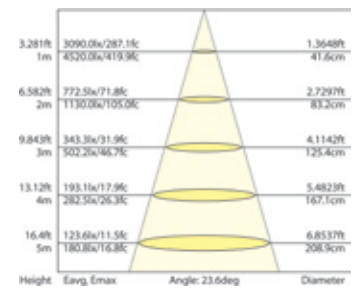

**DIMENSIONAL DRAWINGS**

All LitespanLED® PAR Lamps have been sized within ANSI form factors.

**CONE OF LIGHT**

**LEDP-8WPAR20/FL/830-DIM**

**LEDP-13WPAR30/FL/830-DIM**

**LEDP-20WPAR38/FL/830-DIM**

**LEDP-8WPAR20/NFL/830-DIM**

**LEDP-13WPAR30/NFL/830-DIM**

**LEDP-20WPAR38/NFL/830-DIM**

Note: The curves indicate the illuminated area and the average illumination when the luminaire is at different distance.