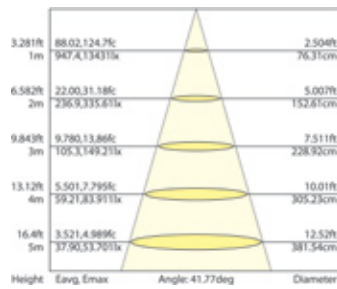

**DIMENSIONAL DRAWINGS**

All LitespanLED® PAR Lamps have been sized within ANSI form factors.

**CONE OF LIGHT**

**LEDP-8WPAR20/FL/830-DIM**

**LEDP-13WPAR30/FL/830-DIM**

**LEDP-20WPAR38/FL/830-DIM**

**LEDP-8WPAR20/NFL/830-DIM**

**LEDP-13WPAR30/NFL/830-DIM**

**LEDP-20WPAR38/NFL/830-DIM**

Note: The curves indicate the illuminated area and the average illumination when the luminaire is at different distance.