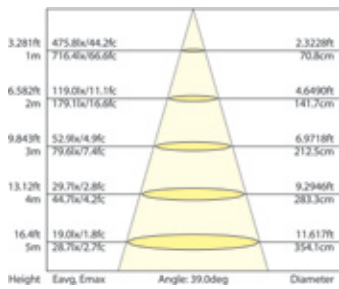

CONE OF LIGHT

LEDP-8WPAR20/FL/830-DIM