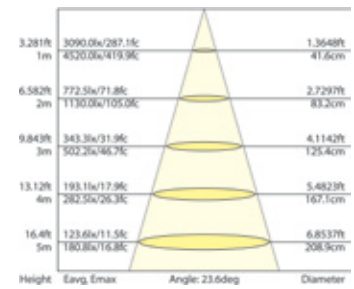

**DIMENSIONAL DRAWINGS**

All LitespanLED® PAR Lamps have been sized within ANSI form factors.

**CONE OF LIGHT**

**LEDP-8WPAR20/FL/830-DIM**

**LEDP-13WPAR30/FL/830-DIM**

**LEDP-20WPAR38/FL/830-DIM**

**LEDP-8WPAR20/NFL/830-DIM**

**LEDP-13WPAR30/NFL/830-DIM**

**LEDP-20WPAR38/NFL/830-DIM**

Note: The curves indicate the illuminated area and the average illumination when the luminaire is at different distance.