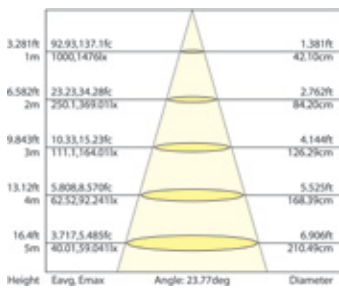

**DIMENSIONAL DRAWINGS**

All LitespanLED® PAR Lamps have been sized within ANSI form factors.

**CONE OF LIGHT**

**LEDP-8WPAR20/FL/830-DIM**

**LEDP-13WPAR30/FL/830-DIM**

**LEDP-20WPAR38/FL/830-DIM**

**LEDP-8WPAR20/NFL/830-DIM**

**LEDP-13WPAR30/NFL/830-DIM**

**LEDP-20WPAR38/NFL/830-DIM**

Note: The curves indicate the illuminated area and the average illumination when the luminaire is at different distance.