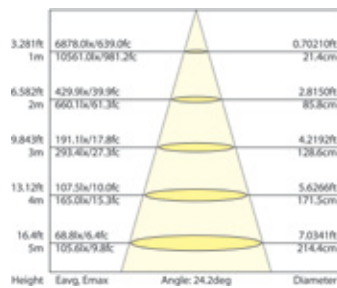

**DIMENSIONAL DRAWINGS**

All LitespanLED® PAR Lamps have been sized within ANSI form factors.

**CONE OF LIGHT**

**LEDP-8WPAR20/FL/830-DIM**

**LEDP-13WPAR30/FL/830-DIM**

**LEDP-20WPAR38/FL/830-DIM**

**LEDP-8WPAR20/NFL/830-DIM**

**LEDP-13WPAR30/NFL/830-DIM**

**LEDP-20WPAR38/NFL/830-DIM**

Note: The curves indicate the illuminated area and the average illumination when the luminaire is at different distance.