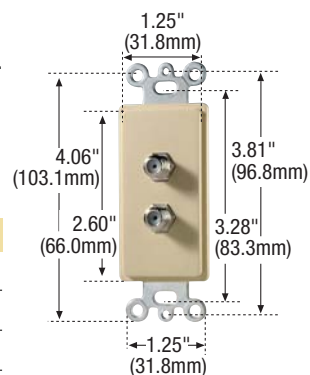

Description	Color	Catalog No.
Type F	Almond	3562A
	Ivory	3562V
	Light Almond	3562LA
	White	3562W

Telephone and Coaxial Jack with Wallplate – 4 Conductor – RJ11, RJ14 Applications

Description	Color	Catalog No.
Type F	Almond	3535-4A
	Ivory	3535-4V
	Light Almond	3535-4LA
	White	3535-4W