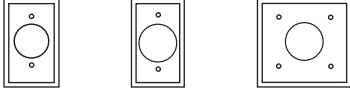

Power outlet

Gang	Standard size				Mid-size				Oversize	
	Thermoset	Nylon	Stainless steel	Chrome	Thermoset	Polycarbonate	Screwless	Stainless steel	Thermoset	Stainless steel
1-1.40" Hole	2131__	5131__	93091	—	—	PJ7__	—	—	2731__	93891
1-1.59" Hole	—	—	93111	—	—	PJ720__	—	—	—	—
1-2.15" Hole	—	—	93221	39CH	2068__	PJ724__	—	—	—	—
2-2.15" Hole	2168__	—	93227	68	—	PJ703__	—	—	—	—

Combination

Gang	Standard size				Mid-size			Oversize
	Thermoset	Nylon	Stainless steel	Brass	Thermoset	Polycarbonate	Stainless steel	Thermoset
Toggle & duplex receptacle	2138__	5138__	93532	94532	2038__	PJ18__	93932	2148__
Toggle & decorator	2153__	5153__	93432	94432	2053__	PJ126__	93937	—
Toggle & blank	—	5171__	—	—	—	PJ113__	—	—
Duplex receptacle & blank	—	5170__	—	—	—	PJ138__	—	—
Duplex receptacle & decorator	2157__	—	—	—	—	PJ826__	—	—

Gang	Standard size			Mid-size
	Thermoset	Nylon	Stainless steel	Polycarbonate
2 Toggles & duplex receptacle	2158__	5158__	93543	PJ28__
2 Toggles & decorator	2173__	—	93443	PJ226__

Size options

Color ordering information: