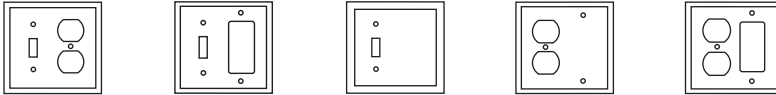

Power outlet

Gang	Standard size				Mid-size				Oversize	
	Thermoset	Nylon	Stainless steel	Chrome	Thermoset	Polycarbonate	Screwless	Stainless steel	Thermoset	Stainless steel
1-1.40" Hole	2131__	5131__	93091	—	—	PJ7__	—	—	2731__	93891
1-1.59" Hole	—	—	93111	—	—	PJ720__	—	—	—	—
1-2.15" Hole	—	—	93221	39CH	2068__	PJ724__	—	—	—	—
2-2.15" Hole	2168__	—	93227	68	—	PJ703__	—	—	—	—

Combination

Gang	Standard size				Mid-size			Oversize
	Thermoset	Nylon	Stainless steel	Brass	Thermoset	Polycarbonate	Stainless steel	Thermoset
Toggle & duplex receptacle	2138__	5138__	93532	94532	2038__	PJ18__	93932	2148__
Toggle & decorator	2153__	5153__	93432	94432	2053__	PJ126__	93937	—
Toggle & blank	—	5171__	—	—	—	PJ113__	—	—
Duplex receptacle & blank	—	5170__	—	—	—	PJ138__	—	—
Duplex receptacle & decorator	2157__	—	—	—	—	PJ826__	—	—

Gang	Standard size			Mid-size
	Thermoset	Nylon	Stainless steel	Polycarbonate
2 Toggles & duplex receptacle	2158__	5158__	93543	PJ28__
2 Toggles & decorator	2173__	—	93443	PJ226__

Size options

Color ordering information:

A (Almond), B (Brown), BK (Black), BL (Blue), GY (Gray), LA (Light Almond), RD (Red), V (Ivory), W (White), Brass, Stainless Steel, BB (Brushed Bronze)

*Note: See pages C-9 – C-24 for full specifications and available color options.
Compliances, specifications and availability are subject to change without notice.