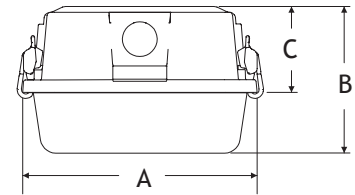

¹T5 tube guards cannot be used with T5HO lamps

Vapour Proof

Vapour proof Kit

Replacement Lenses

Order code	Description	Colour	Material	Dimensions (in.)				
				A	B	C	D	E

Vapour Proof Kit

35554	VPR PROOF HOUSING SHALLOW KIT 24L	White	Fiberglass	6-5/8	5-3/16	3-3/16	25-7/8	14-3/4
35552	VPR PROOF HOUSING SHALLOW KIT 48L	White	Fiberglass	7-5/8	5-5/8	2-13/16	49-59/64	38-3/4
35553	VPR PROOF HOUSING DEEP KIT 96L	White	Fiberglass	7-5/8	5-5/8	2-13/16	97-15/16	86-3/4