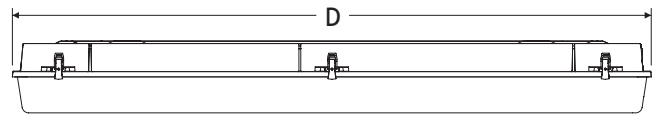

¹T5 tube guards cannot be used with T5HO lamps

Vapour Proof

Vapour proof Kit

Replacement Lenses

Order code	Description	Colour	Material	Dimensions (in.)				
				A	B	C	D	E

Vapour Proof Kit

35554	VPR PROOF HOUSING SHALLOW KIT 24L	White	Fiberglass	6-5/8	5-3/16	3-3/16	25-7/8	14-3/4
35552	VPR PROOF HOUSING SHALLOW KIT 48L	White	Fiberglass	7-5/8	5-5/8	2-13/16	49-59/64	38-3/4
35553	VPR PROOF HOUSING DEEP KIT 96L	White	Fiberglass	7-5/8	5-5/8	2-13/16	97-15/16	86-3/4