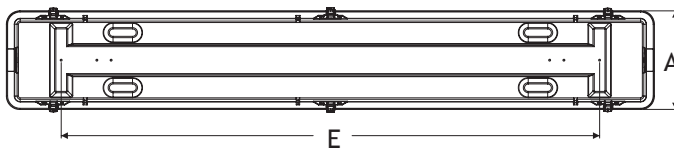

¹T5 tube guards cannot be used with T5HO lamps

Vapour Proof

Vapour proof Kit

Replacement Lenses

Order code	Description	Colour	Material	Dimensions (in.)				
				A	B	C	D	E

Vapour Proof Kit

35554	VPR PROOF HOUSING SHALLOW KIT 24L	White	Fiberglass	6-5/8	5-3/16	3-3/16	25-7/8	14-3/4
35552	VPR PROOF HOUSING SHALLOW KIT 48L	White	Fiberglass	7-5/8	5-5/8	2-13/16	49-59/64	38-3/4
35553	VPR PROOF HOUSING DEEP KIT 96L	White	Fiberglass	7-5/8	5-5/8	2-13/16	97-15/16	86-3/4