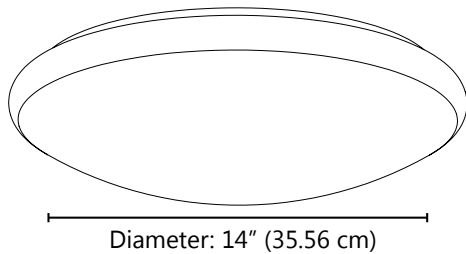

ORDERING INFORMATION

Order code: 63302
 Description: LED/CL14/25W/30K/FM/RND/STD
 UPC: 695496323025
 Case quantity: 1
 Luminaire description: Round LED Ceiling Luminaire

PHOTOMETRICS - BEAM SPREAD*

PHOTOMETRICS - CANDELA DISTRIBUTION*

PHOTOMETRICS - COEFFICIENTS OF UTILIZATION (ZONAL CAVITY METHOD)*

RCC %:	80				70				50				30				10				0
RW %:	70	50	30	0	70	50	30	0	50	30	20	0	50	30	20	0	50	30	20	0	0
RCR: 0	1.17	1.17	1.17	1.17	1.13	1.13	1.13	.90	1.06	1.06	1.06	.99	.99	.99	.99	.93	.93	.93	.93	.90	.90
1	1.04	.99	.94	.89	1.01	.96	.91	.72	.89	.86	.82	.78	.84	.81	.78	.79	.76	.74	.74	.71	.71
2	.94	.85	.78	.71	.91	.82	.76	.59	.77	.72	.67	.64	.72	.68	.64	.68	.64	.61	.61	.58	.58
3	.86	.74	.66	.59	.82	.72	.64	.50	.68	.61	.55	.53	.63	.58	.53	.60	.55	.51	.51	.48	.48
4	.78	.66	.56	.49	.75	.64	.55	.43	.60	.52	.47	.45	.56	.50	.45	.53	.48	.43	.43	.41	.41
5	.72	.58	.49	.42	.69	.57	.48	.37	.53	.46	.40	.39	.50	.44	.39	.48	.42	.37	.37	.35	.35
6	.66	.52	.43	.37	.64	.51	.42	.32	.48	.41	.35	.34	.46	.39	.34	.43	.37	.33	.33	.30	.30
7	.61	.47	.38	.32	.59	.46	.38	.29	.44	.36	.31	.30	.41	.35	.30	.39	.33	.29	.29	.27	.27
8	.57	.43	.35	.29	.55	.42	.34	.26	.40	.33	.27	.27	.38	.31	.27	.36	.30	.26	.26	.24	.24
9	.53	.40	.31	.26	.51	.39	.31	.23	.37	.30	.25	.25	.35	.29	.24	.33	.28	.23	.23	.21	.21
10	.50	.36	.28	.23	.48	.36	.28	.21	.34	.27	.22	.22	.32	.26	.22	.31	.25	.21	.21	.19	.19

DIMENSIONS

Length: 14" (35.56 cm)
Diameter: 14" (35.56 cm)
Width: -
Depth: 3.5" (8.89 cm)

TECHNICAL DRAWINGS

WARNINGS

- Installation and maintenance must be performed by licensed electricians only.
- To avoid risk of electric shock, make sure to turn off main power switch prior to installation or maintenance.
- Must be installed in compliance with Canadian Electrical Code in Canada or National Electrical Code (NEC) in the US.
- Make sure input voltage and frequency are compatible with the fixture. Check installation guide for power requirements prior to installation.