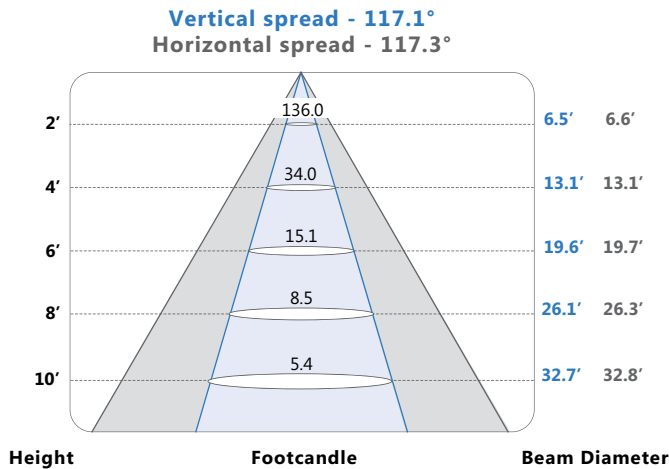

ORDERING INFORMATION

Order code: 63302
Description: LED/CL14/25W/30K/FM/RND/STD
UPC: 695496323025
Case quantity: 1
Luminaire description: Round LED Ceiling Luminaire

PHOTOMETRICS - BEAM SPREAD*