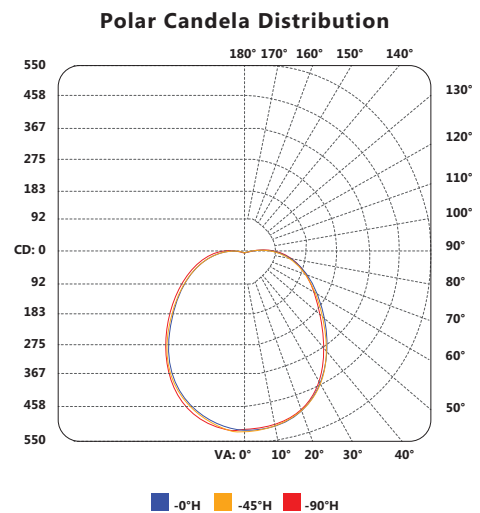

For a complete list of ENERGY STAR qualified products, please visit www.standardpro.com

FIXTURE PERFORMANCE

Wattage (W): 25
 Colour temperature (K): 3 000
 CRI: 80
 Average life in hours: 50 000
 Lumens: 1 700
 Efficacy with lens (LPW): 68
 Voltage (V): 120
 Hertz (Hz): 60
 mili Amps (mA): 660
 Beam angle: 90°
 Mounting: Surface Mount/Flush-mount

ORDERING INFORMATION

Order code: 63302
 Description: LED/CL14/25W/30K/FM/RND/STD
 UPC: 695496323025
 Case quantity: 1
 Luminaire description: Round LED Ceiling Luminaire

PHOTOMETRICS - BEAM SPREAD*

PHOTOMETRICS - CANDELA DISTRIBUTION*

PHOTOMETRICS - COEFFICIENTS OF UTILIZATION (ZONAL CAVITY METHOD)*

RCC %:	80				70				50				30				10				0
RW %:	70	50	30	0	70	50	30	0	50	30	20	0	50	30	20	0	50	30	20	0	0
RCR: 0	1.17	1.17	1.17	1.17	1.13	1.13	1.13	.90	1.06	1.06	1.06	.99	.99	.99	.99	.93	.93	.93	.93	.90	.90
1	1.04	.99	.94	.89	1.01	.96	.91	.72	.89	.86	.82	.78	.84	.81	.78	.79	.76	.74	.74	.71	.71
2	.94	.85	.78	.71	.91	.82	.76	.59	.77	.72	.67	.64	.72	.68	.64	.68	.64	.61	.61	.58	.58
3	.86	.74	.66	.59	.82	.72	.64	.50	.68	.61	.55	.53	.63	.58	.53	.60	.55	.51	.51	.48	.48
4	.78	.66	.56	.49	.75	.64	.55	.43	.60	.52	.47	.45	.56	.50	.45	.53	.48	.43	.43	.41	.41
5	.72	.58	.49	.42	.69	.57	.48	.37	.53	.46	.40	.39	.50	.44	.39	.48	.42	.37	.37	.35	.35
6	.66	.52	.43	.37	.64	.51	.42	.32	.48	.41	.35	.34	.46	.39	.34	.43	.37	.33	.33	.30	.30
7	.61	.47	.38	.32	.59	.46	.38	.29	.44	.36	.31	.30	.41	.35	.30	.39	.33	.29	.29	.27	.27
8	.57	.43	.35	.29	.55	.42	.34	.26	.40	.33	.27	.27	.38	.31	.27	.36	.30	.26	.26	.24	.24
9	.53	.40	.31	.26	.51	.39	.31	.23	.37	.30	.25	.25	.35	.29	.24	.33	.28	.23	.23	.21	.21
10	.50	.36	.28	.23	.48	.36	.28	.21	.34	.27	.22	.22	.32	.26	.22	.31	.25	.21	.21	.19	.19