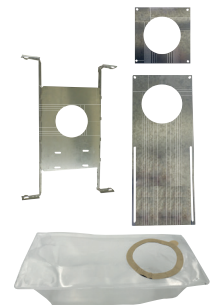

LED Presto

Presto LED downlight is an all-in-one product that will fit seamlessly into all residential lighting applications. The base model is complete with a white baffle finish, but this line also offers trims made of stamped metal that will enhance the look of the luminaire, creating a sophisticated look tailored to your decor.

Accessories - Trims

Order code	Description	Finish	Type	Case qty (master)
4" Round				
64339	LED/PRESTO/ACC.TRIMS/DL4ID/WHT/STD	White	Smooth	120
64340	LED/PRESTO/ACC.TRIMS/DL4ID/BLK/STD	Black	Smooth	120
64341	LED/PRESTO/ACC.TRIMS/DL4ID/SLV/STD	Silver	Smooth	120
64342	LED/PRESTO/ACC.TRIMS/DL4ID/BRZ/STD	Bronze	Smooth	120
6" Round				
64343	LED/PRESTO/ACC.TRIMS/DL6ID/WHT/STD	White	Smooth	120
64346	LED/PRESTO/ACC.TRIMS/DL6ID/BLK/STD	Black	Smooth	120
64347	LED/PRESTO/ACC.TRIMS/DL6ID/SLV/STD	Silver	Smooth	120

Accessories

Order Code	Description	Opening diameter (in.)	Type	Case qty (master)
66051	ACC/MPLATE/4.25IN/SQR/STD	4 1/4	Square mounting plate	100
66058	ACC/MPLATE/4.25IN/ADJ/STD	4 1/4	Adjustable mounting plate	50
62678	ACC/MPLATE/4.25IN/HANG.BARS/STD	4 1/4	Mounting plate with hanger bars	20
66143	ACC/4/VAPOR BARRIER/STD	4 1/4	Vapor barrier extender	50
66822	ACC/MPLATE/6.25IN/HANG.BARS/STD	6 1/4	Mounting plate with hanger bars	25
64263	ACC/MPLATE/6.25IN/SQR/STD	6 1/4	Square mounting plate	96
64921	ACC/MPLATE/6.25IN/ADJ/STD	6 1/4	Adjustable mounting plate	24
66144	ACC/6/VAPOR BARRIER/STD	6 7/32	Vapor barrier extender	50