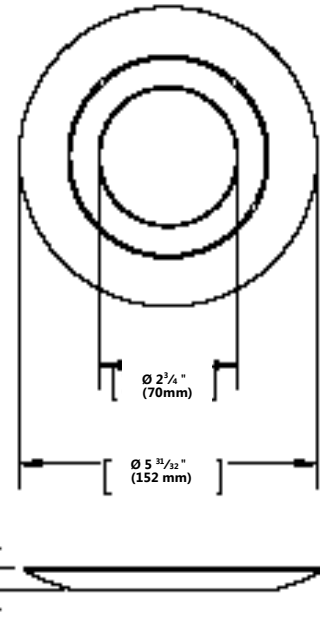

ORDERING INFORMATION

Order code: 63294
Description: RFL6/TR/SLML/GRY/STD
UPC: 069549632943
Case quantity: 30