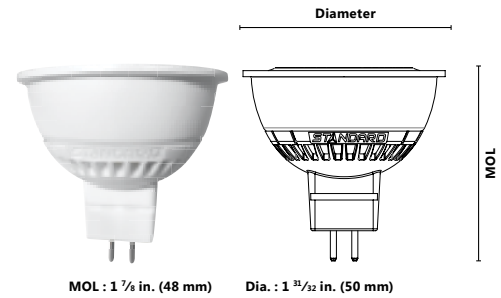

Date: _____
 In hands date of project: _____
 Project name/Number: _____
 Name of distributor: _____
 Client #: _____
 Name of end user: _____

ORDERING INFORMATION

Order code: 64008
 Description: LED/MR16/6.5W/30K/38/STD
 UPC: 69549640085
 Case quantity: 24

PERFORMANCE DATA

Shape: MR16
 Base: GU5.3
 Wattage (W): 6.5
 Lamp voltage (VAC): 12
 Colour temperature (K)**: 3 000
 Average life (L70 hours): 40 000
 Initial lumens (lm)*: 595
 Initial lumens per watt (lm/W): 91
 CRI: 83
 R9: 13
 Beam angle (°): 38
 CBCP: 1 213
 Power factor: 0.80
 Operating temperature range: - 40 °C / - 40 °F to 40 °C / 104 °F