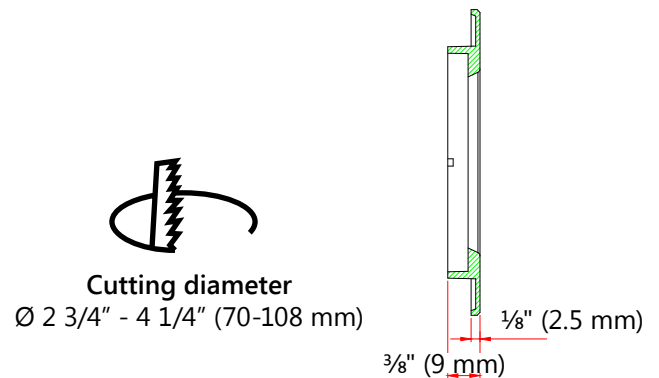

Date: _____
 In hands date of project: _____
 Project name/Number: _____
 Name of distributor: _____
 Client #: _____
 Name of end user: _____

ORDERING INFORMATION

Order code: 65438
 Description: LED/DL/GIMBAL/4IN/TRIM/SQR/FLAT/WH/STD
 UPC: 69549654389
 Case quantity: 96

SPECIFICATIONS

Shape: Square
 Type: Flat
 Trim material: Diecast aluminum
 Colour: White
 Aperture: Round
 Aperture diameter: 1 7/8" (47.5 mm)
 Diameter: 4 5/8" (118 mm)
 Installation method: Twist-lock

TECHNICAL DRAWINGS

COMPATIBLE MODULES*

Order code	Description
65420	LED/DL/GIMBAL/MOD/7W/30K/WH/STD
65421	LED/DL/GIMBAL/MOD/7W/40K/WH/STD

*Gimbal LED Modules are sold separately.

Qty	Description	Price

I accept the specifications of the luminaire configuration mentioned above.