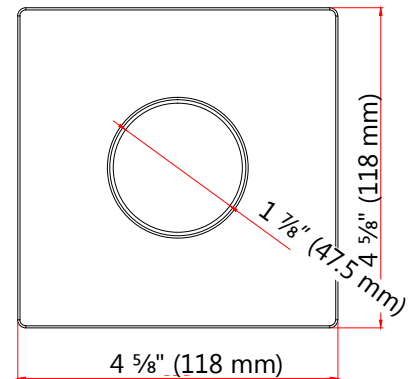

Date: _____
 In hands date of project: _____
 Project name/Number: _____
 Name of distributor: _____
 Client #: _____
 Name of end user: _____

ORDERING INFORMATION

Order code: 65438
 Description: LED/DL/GIMBAL/4IN/TRIM/SQR/FLAT/WH/STD
 UPC: 69549654389
 Case quantity: 96

SPECIFICATIONS

Shape: Square
 Type: Flat
 Trim material: Diecast aluminum
 Colour: White
 Aperture: Round
 Aperture diameter: 1 7/8" (47.5 mm)
 Diameter: 4 5/8" (118 mm)
 Installation method: Twist-lock

TECHNICAL DRAWINGS

COMPATIBLE MODULES*

Order code	Description
65420	LED/DL/GIMBAL/MOD/7W/30K/WH/STD
65421	LED/DL/GIMBAL/MOD/7W/40K/WH/STD

*Gimbal LED Modules are sold separately.

Qty	Description	Price

I accept the specifications of the luminaire configuration mentioned above.