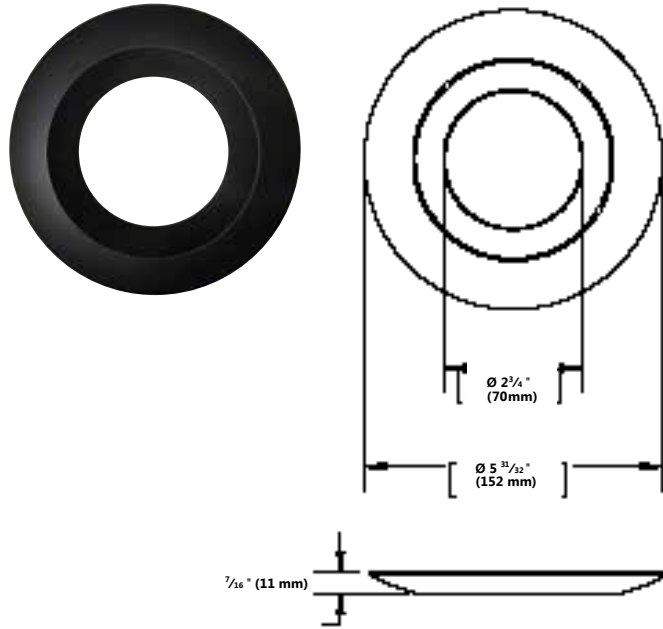

## ORDERING INFORMATION

Order code: 63293  
 Description: RFL6/TR/SLML/BLK/STD  
 UPC: 069549632936  
 Case quantity: 30

## SPECIFICATIONS

Shape: Round  
 Trim size: 6"  
 Trim material: Die-cast aluminium  
 Aperture: Round  
 Style: Slim  
 Colour: Black

## COMPATIBLE MODULES AND HOUSING

For use with STANDARD LED modules.

Compatible modules	Watts (W)	Order code
STD LED Modules	11.8 W	63221, 63222, 63223
	14.7 W	63224, 63225, 63226
Compatible housings	Size	Order code
4" Junction Box	4"	63310
Surface Mount	6"	63308, 63309

## INSTALLATION:

Twist and Lock feature mounting allows easy field installation and tight ceiling fit.